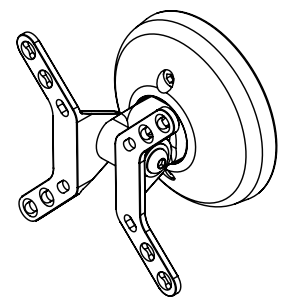

1

2

3

VB1 Adapter to be used with Vesa
200x 200, 200x100, 100x200

4

5

6

Product Name: TLCD
Product Code: TLCD 1,2,3,6
Order Number:

TLCD 1

TLCD 2

TLCD 3

TLCD 6

TECHLINK, A Division Of Tapehand Ltd.
Units 7 and 8 Bat and Ball Enterprise Centre
Bat and Ball Road
Sevenoaks
Kent
United Kingdom
TN14 5LJ

0800 634 2699

spares@techlink.uk.com