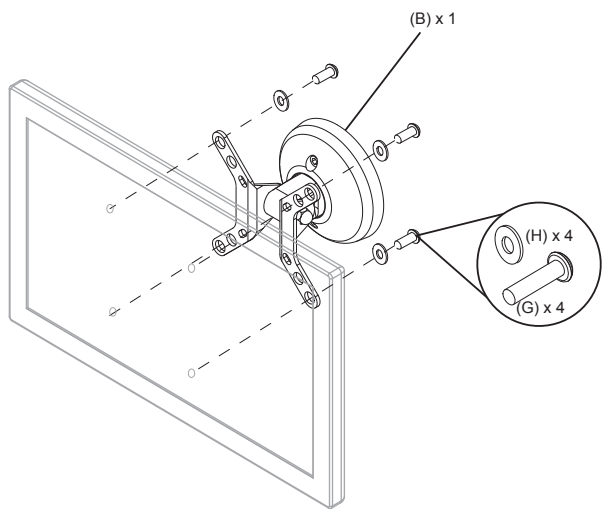

1

2

3

VB1 Adapter to be used with Vesa
200x 200, 200x100, 100x200

4

5

6

Product Name: TLCD
Product Code: TLCD 1,2,3,6
Order Number: