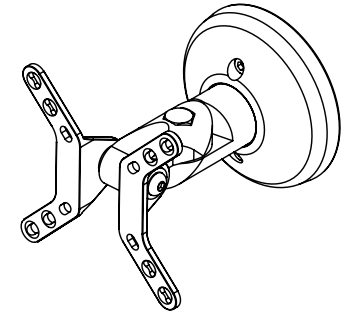

1

2

3

VB1 Adapter to be used with Vesa
200x 200, 200x100, 100x200

4

5

6

Product Name: TLCD
Product Code: TLCD 1,2,3,6
Order Number:

TLCD 1

TLCD 2

TLCD 3

TLCD 6

TECHLINK, A Division Of Tapehand Ltd.
Units 7 and 8 Bat and Ball Enterprise Centre
Bat and Ball Road
Sevenoaks
Kent
United Kingdom
TN14 5LJ

0800 634 2699

spares@techlink.uk.com