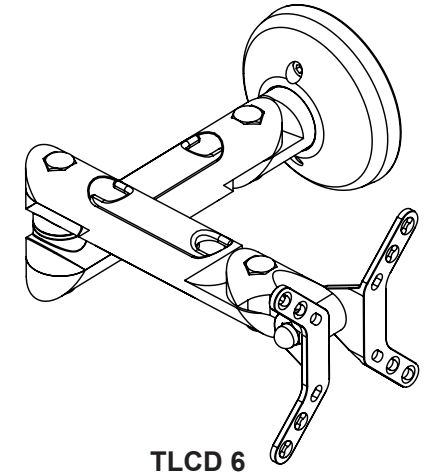

TLCD 6

TECHLINK, A Division Of Tapehand Ltd.
Units 7 and 8 Bat and Ball Enterprise Centre
Bat and Ball Road
Sevenoaks
Kent
United Kingdom
TN14 5LJ

0800 634 2699

spares@techlink.uk.com