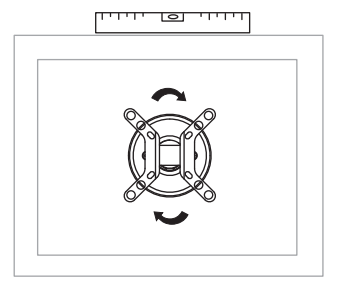

1

2

3

VB1 Adapter to be used with Vesa
200x 200, 200x100, 100x200

4

5

6

Product Name: TLCD
Product Code: TLCD 1,2,3,6
Order Number: