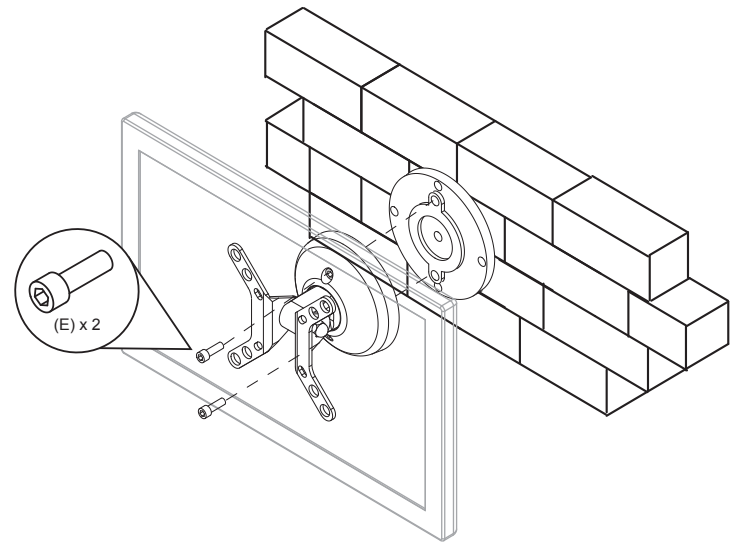

1

2

3

VB1 Adapter to be used with Vesa
200x 200, 200x100, 100x200

4

5

6

Product Name: TLCD
Product Code: TLCD 1,2,3,6
Order Number: